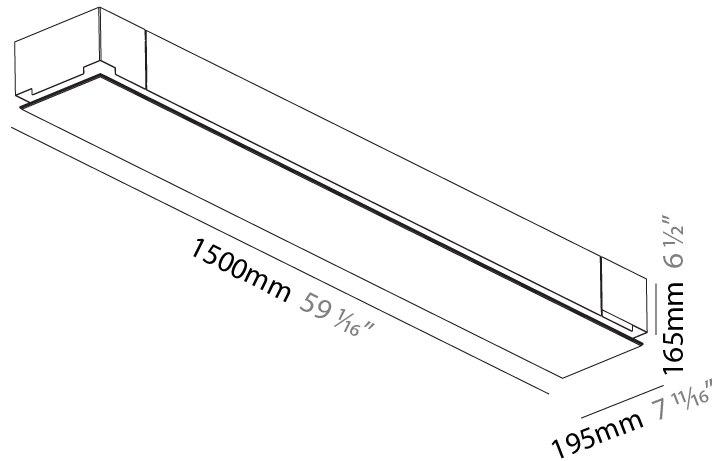

Series: Pi2
Subseries: Pi2 Whiteline
Brand: Prolicht
Division: Architectural
Mounting Type: Trimless
Mounting Location: Ceiling
Subcategory: Ambient

PHYSICAL

Shape: Rectangle
Length (mm): 1500
Length (in): 59 1/16
Width (mm): 195
Width (in): 7 11/16
Depth (mm): 165
Depth (in): 6 1/2
Ceiling Thickness (mm): 10 / 12.5 / 15 / 25 / 30
Ceiling Thickness (in): 3/8 or 1/2 or 9/16 or 1 or 1 3/16
Min. Recessing Depth (mm): 180
Min. Recessing Depth (in): 7 1/16
Light Distribution: Direct
Weight (kg): 9.7
Weight (lbs): 21.34
Diffuser: PMMA - Opal
Fixture Material: Extruded Aluminum / Steel
Cut-out Measurements: 1535mm / 60 7/16" x 230mm / 9 1/16"
Upon Request: Unique Sizes Unique Ceiling Thickness Unique Mounting Depth Spot Inserts

ELECTRICAL

Lamp Type: LED (Zhaga Standard)
Total Output Wattage (W): 47.8
Dimming: [Tri-Mode (Non-Dimming and Phase Dimming (120Vac only) and 0-10V Dimming)](#)
Driver Included: Yes
Driver Location: Integrated
Driver Type: Constant Current - Universal
Driver Class: Class 2
Input Voltage (V): 120 - 277
Constant Current (MA): 500

LED

Color Temperature (°K): [3000 / 3500 / 4000](#)
Max. Delivered Lumen (lm): 3890 / 4194 / 4280
CRI: >80 CRI
Efficiency (%): 0.611
Lamp Life (hrs): 50000
Upon Request: RGB-W Tunable White Special Color Temperature CRI90

OPTICAL

RATINGS AND CERTIFICATIONS

Certified By: Certified for North American Standards
IP rating: IP20

PROJECT
TYPE
SPECIFIER
QUANTITY
DATE